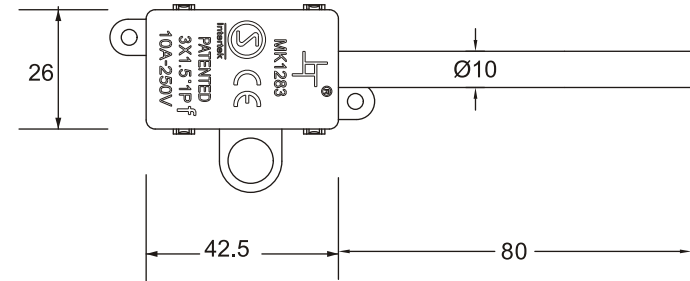

MK1283 Junction Box Series

MK1283 Technical Data

Housing:	94V-2 grade
Solid:	3*1.50mm²
Ampere/Voltage:	10A 250VAC
Working:	T100
IP Code:	IP20

PATENTED * 專利保護