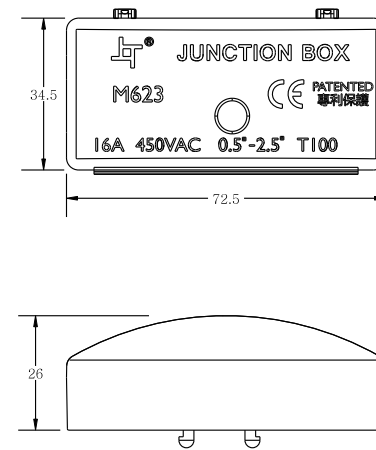

M623 Technical Data

Housing:	94V-2 grade
Solid:	0.5-2.5mm²
Ampere/Voltage:	16A 450VAC
IP Code:	IP20
Working:	T100
Accessories:	863*3P

PATENTED * 專利保護