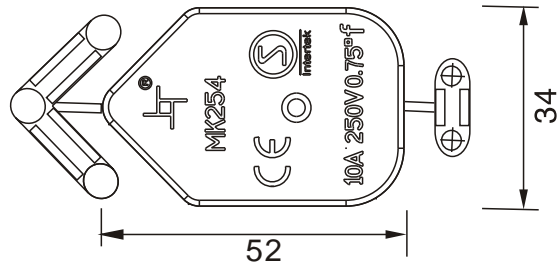

MK254 Technical Data

Housing:	94V-2 grade
Solid:	0.75mm²
Ampere/Voltage:	10A 250VAC
Working:	T100
IP Code:	IP20