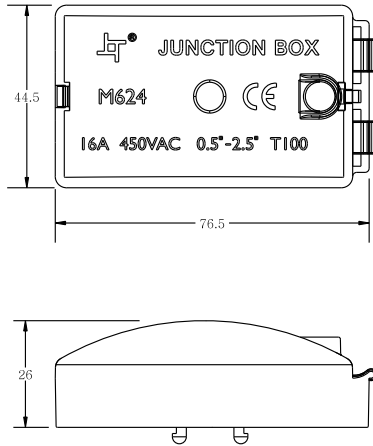

M624 Junction Box Series

M624 Technical Data

Housing:	94V-2 grade
Solid:	0.5-2.5mm²
Ampere/Voltage:	16A 450VAC
IP Code:	IP20
Working:	T100
Accessories:	863*4P

PATENTED * 專利保護

德善。
不善者吾亦善之，
善者吾善之，

德