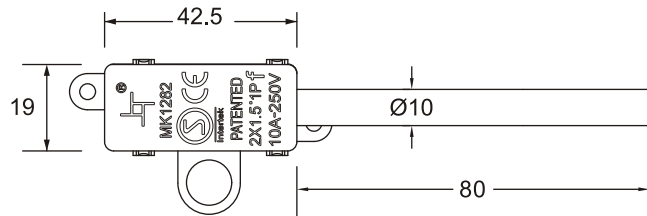

### MK1282 Technical Data

<b>Housing:</b>	94V-2 grade
<b>Solid:</b>	2*1.50mm <sup>2</sup>
<b>Ampere/Voltage:</b>	10A 250VAC
<b>Working:</b>	T100
<b>IP Code:</b>	IP20

**PATENTED \* 專利保護**