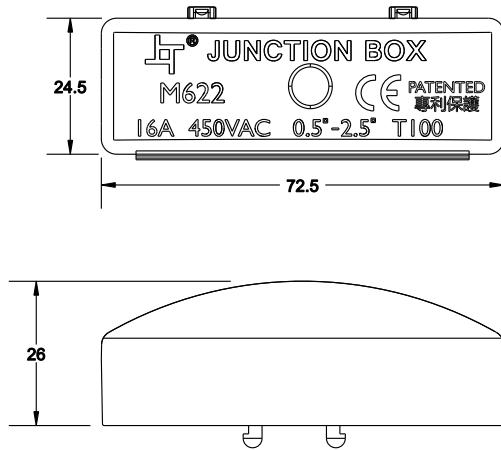

M622 Technical Data

Housing:	94V-2 grade
Solid:	0.5-2.5mm²
Ampere/Voltage:	16A 450VAC
IP Code:	IP20
Working:	T100
Accessories:	863*2P

PATENTED * 專利保護