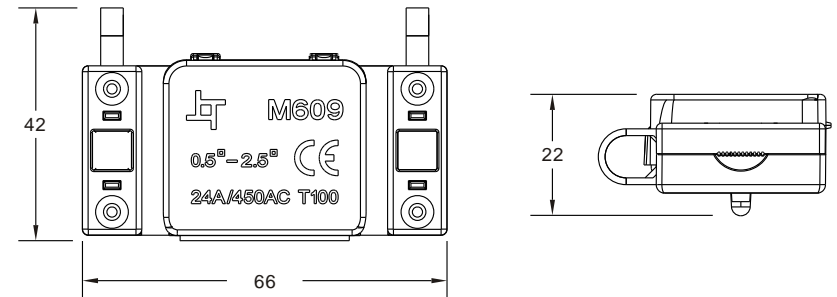

M609 Technical Data

Housing:	94V-2 grade
Solid:	0.5-2.5mm²
Ampere/Voltage:	24A 450VAC
IP Code:	IP20
Working:	T100
Accessories:	PA9、PA10、106、500—3P