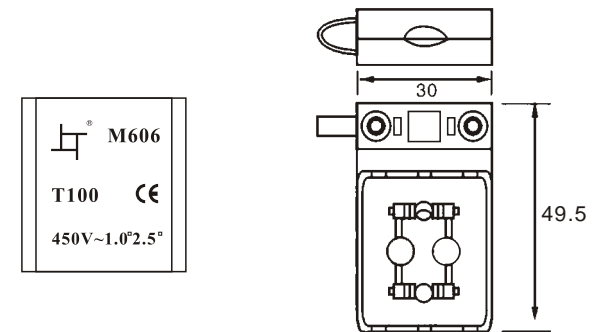

M606 Technical Data

Housing:	94V-2 grade
Solid:	0.5-2.5mm²
Ampere/Voltage:	24A 450VAC
IP Code:	IP20
Working:	T100
Accessories:	PA9、PA10、106、500—3P