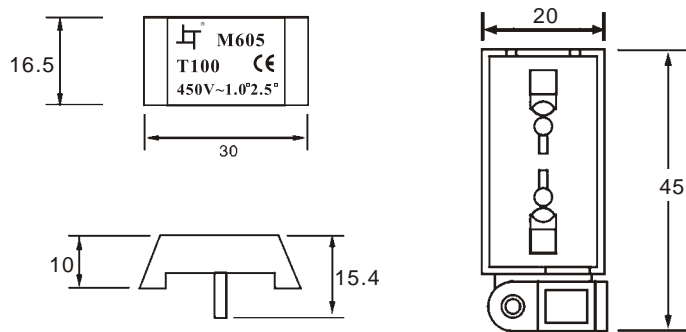

M605 Technical Data

Housing:	94V-2 grade
Solid:	0.5-2.5mm²
Ampere/Voltage:	24A 450VAC
IP Code:	IP20
Working:	T100
Accessories:	PA9、PA10、106、500—2P