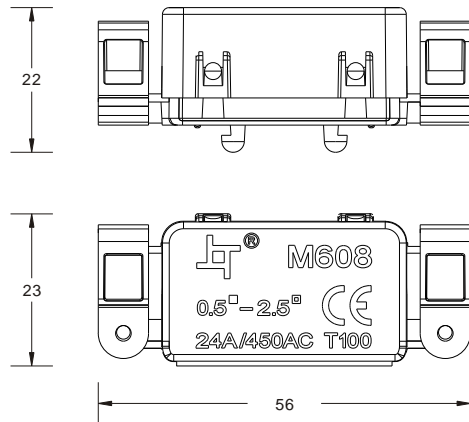

M608 Technical Data

Housing:	94V-2 grade
Solid:	0.5-2.5mm²
Ampere/Voltage:	24A 450VAC
IP Code:	IP20
Working:	T100
Accessories:	PA9、PA10、106、500—2P