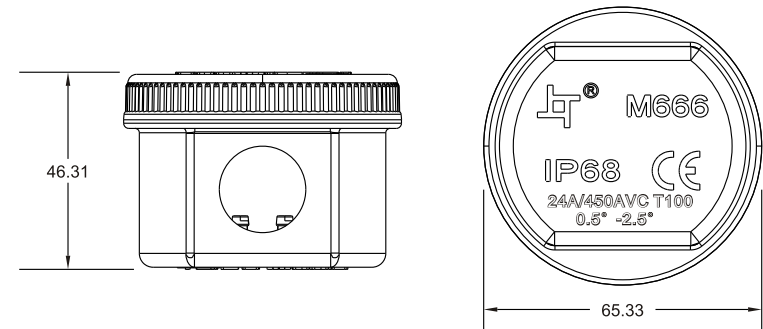

M666 Technical Data

Housing:	94V-2 grade
Solid:	3C 0.5mm²-2.50mm²
Ampere/Voltage:	24A 450VAC
Working:	T100

IP66