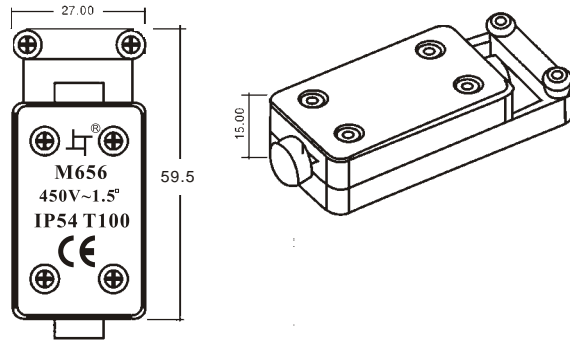

M656 Technical Data

Housing:	94V-0 grade
Solid:	2C*3C 0.5mm²—0.75mm²
Ampere/Voltage:	10A 250VAC
Working:	T100

IP54