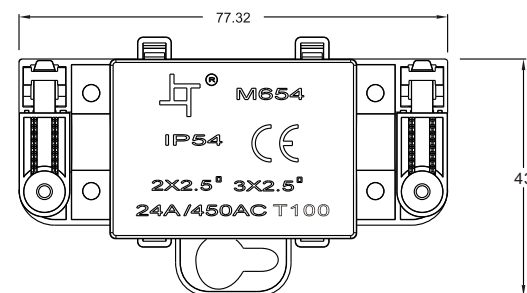

M654 Technical Data

Housing:	94V-2 grade
Solid:	2C*3C 0.5mm²—1.50mm²
Ampere/Voltage:	24A 450VAC
Working:	T100

IP54