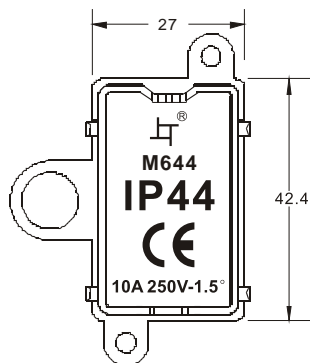

M644 Technical Data

Housing:	94V-2 grade
Ampere/Voltage:	10A 250AVC
Solid:	2C*3C 0.5-1.5mm²
Working:	T100

IP44