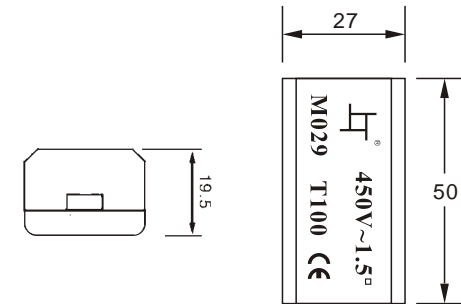

M029 Technical Data

Housing:	94V-2 grade
Solid:	0.5-1.5mm²
Ampere/Voltage:	10A 250VAC
IP Code:	IP20
Working:	T100
Accessories:	PA7、PA8、104—3P